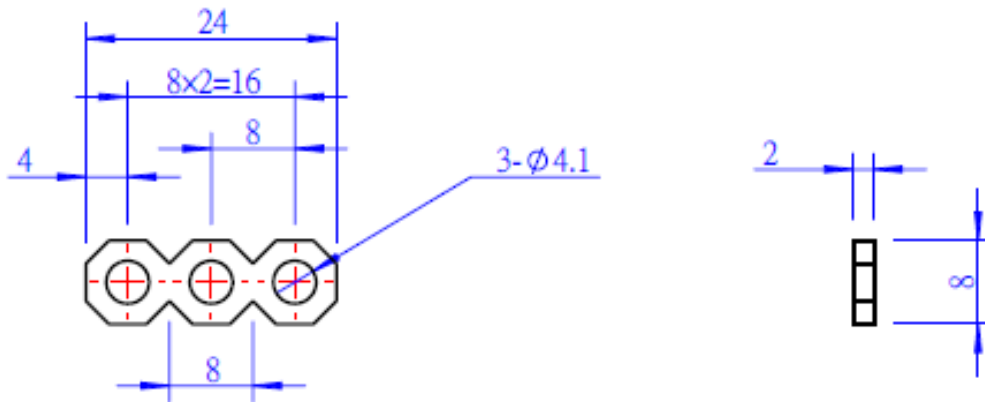

## Linkage-024-Blue (10-Pack)

SKU: 84404 Weight: 10.00 Gram

### Features:

- Made from 6061 aluminum, 2mm thick, anodized surface.
- With holes on 8mm increments, can be drilled for 4mm hardware.
- Sold in pack of 10.

**Size Charts(mm):**

<https://store.makeblock.com/linkage-024-blue-10-pack> 8-7-18